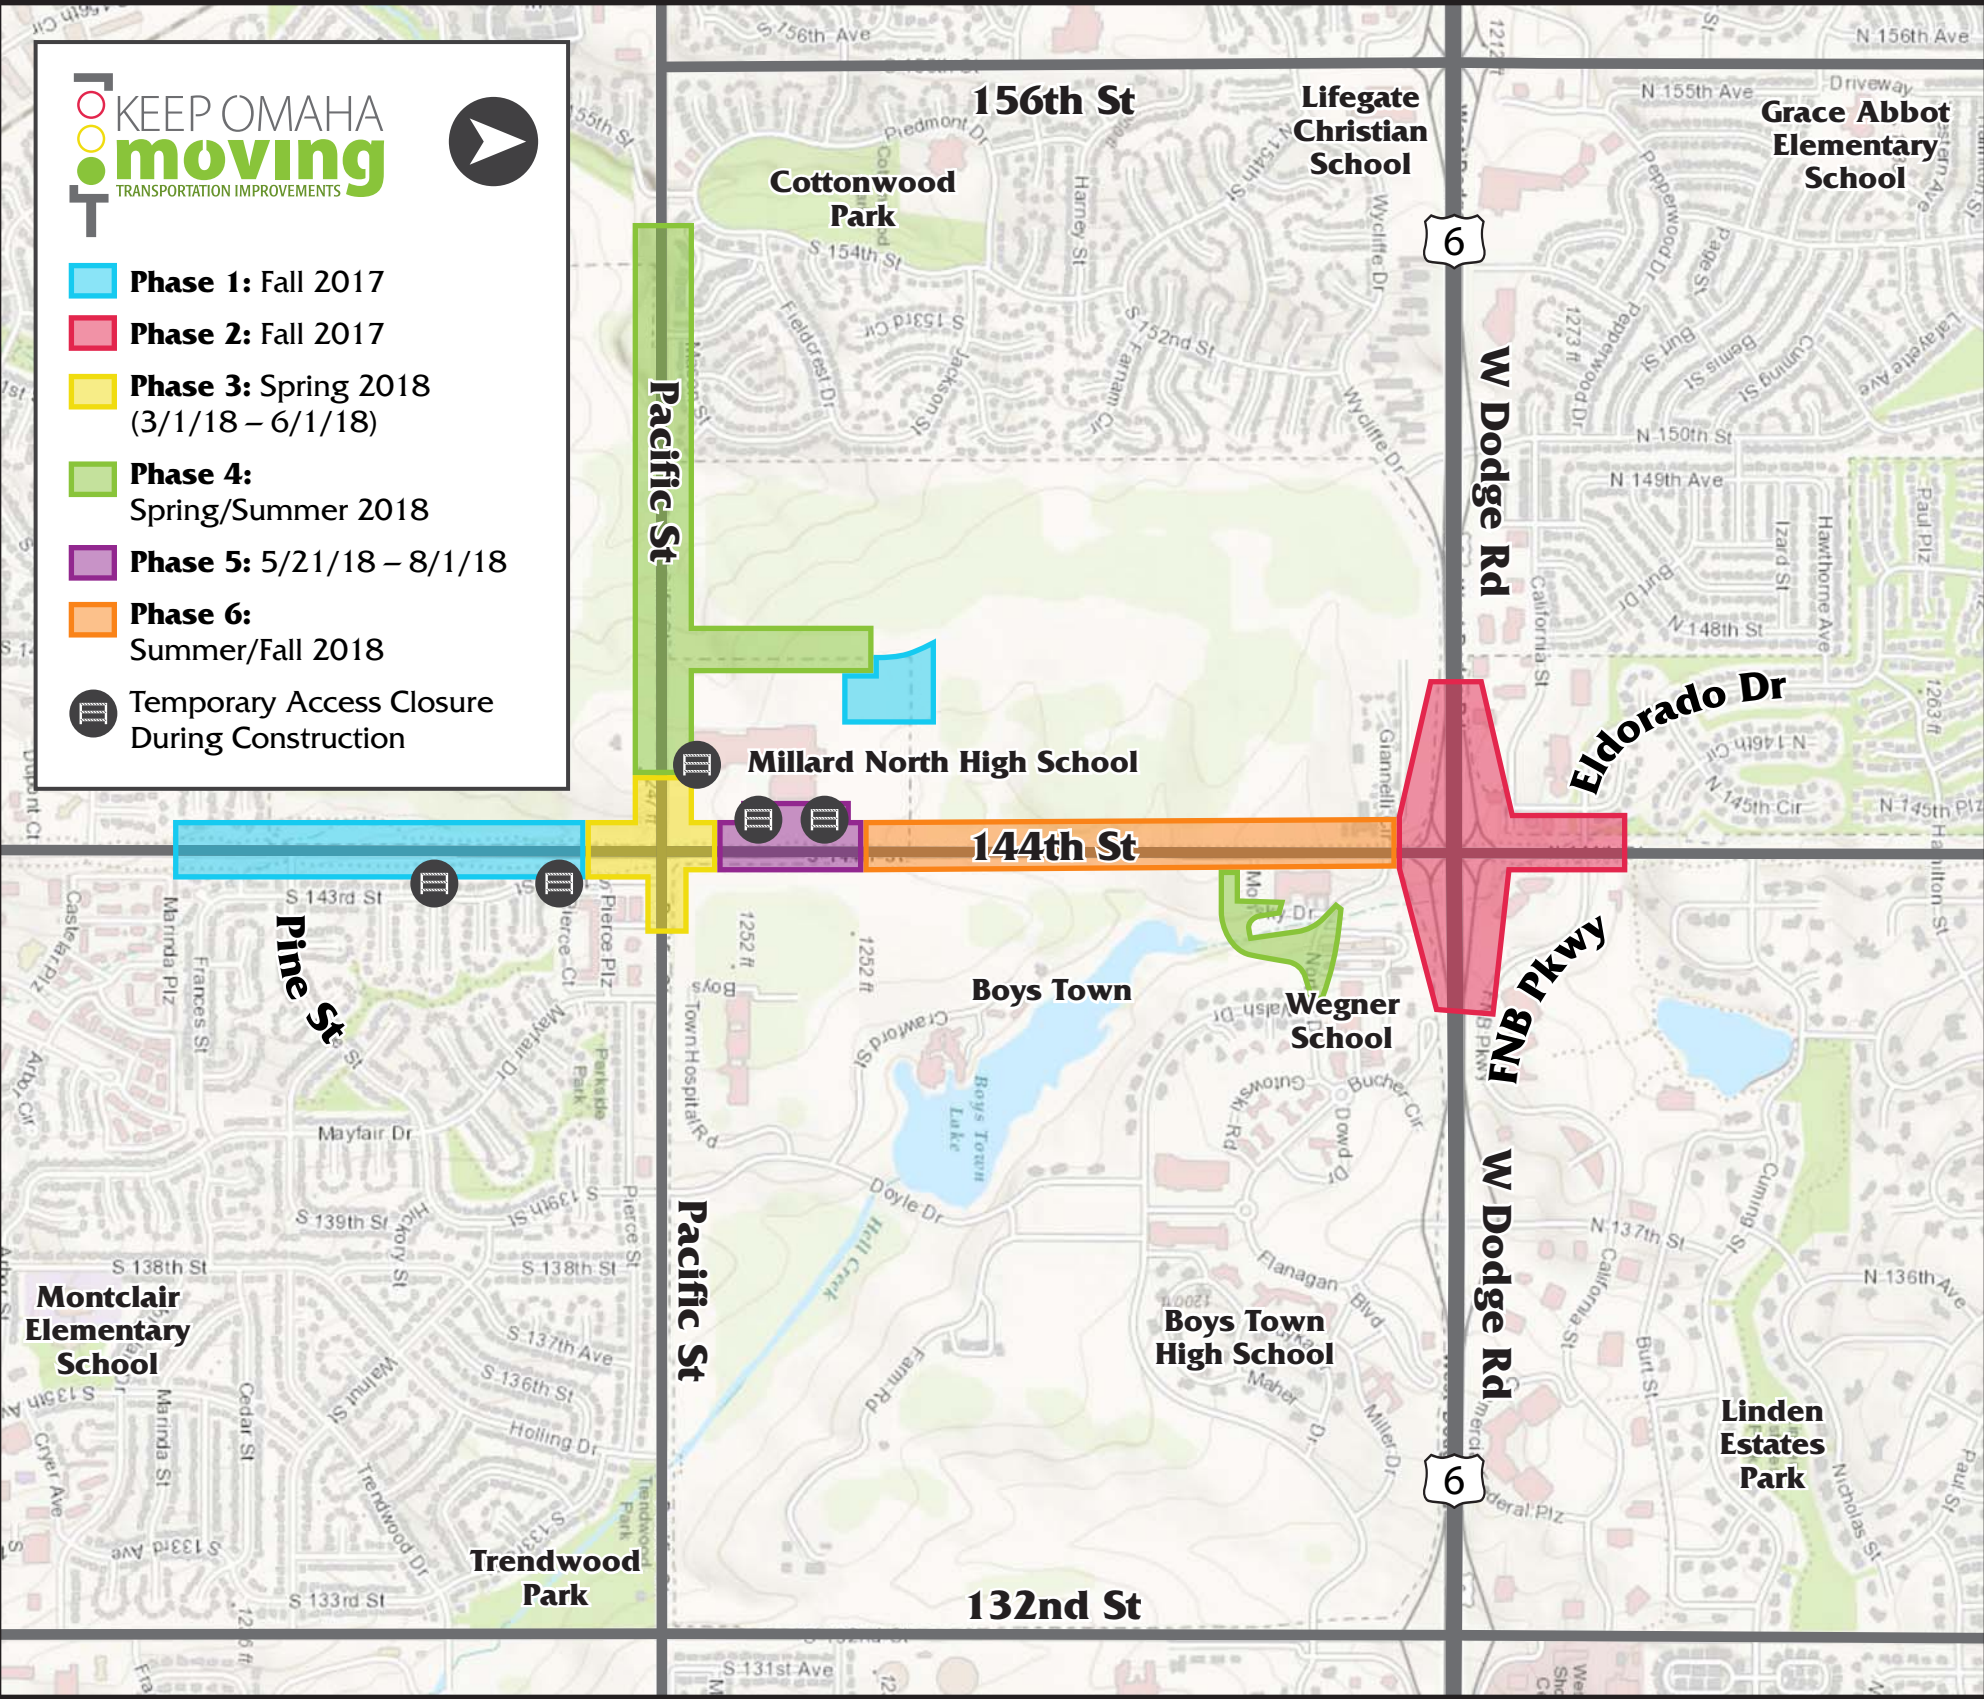

-  **Phase 1:** Fall 2017
-  **Phase 2:** Fall 2017
-  **Phase 3:** Spring 2018
(3/1/18 – 6/1/18)
-  **Phase 4:**
Spring/Summer 2018
-  **Phase 5:** 5/21/18 – 8/1/18
-  **Phase 6:**
Summer/Fall 2018
-  Temporary Access Closure
During Construction

144th St

FNB Pkwy

Pine St

Boys Town

Wegner School

Montclair Elementary School

Pacific St

W Dodge Rd

132nd St

Boys Town High School

Linden Estates Park

Trendwood Park